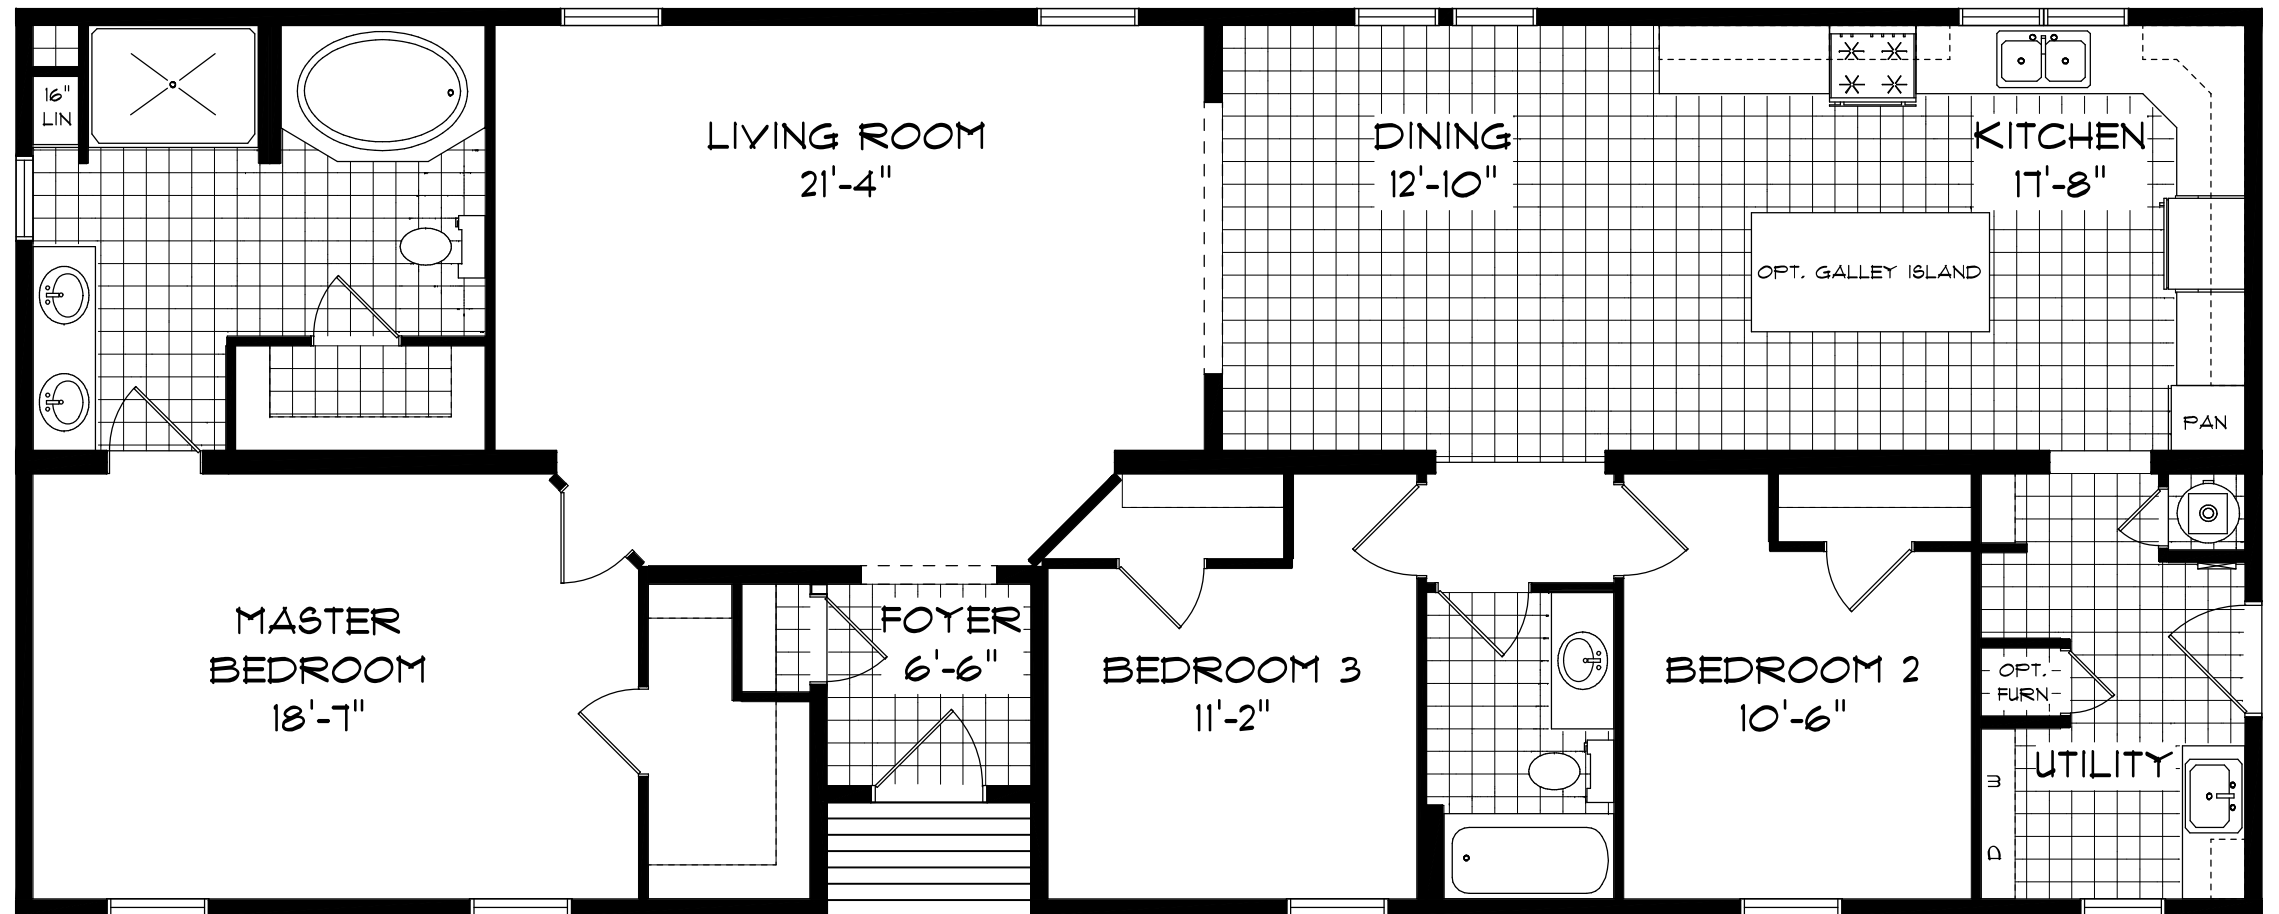

*STAIRWELL OPTION

Revision Log

| |
|--|
| |
|--|

MANUFACTURED HOUSING ENTERPRISES, INC.
 09302 STATE ROUTE 6 - BRYAN, OH 43506

| | | | |
|-------------------|----------------|---------------|--------------|
| THE LAUREL FOREST | MODEL: M66B01 | SERIES: ELITE | 1760 SQ. FT. |
| BOX SIZE: 28 X 66 | DATE: 10-31-18 | REV: 12-7-18 | BY: JR |