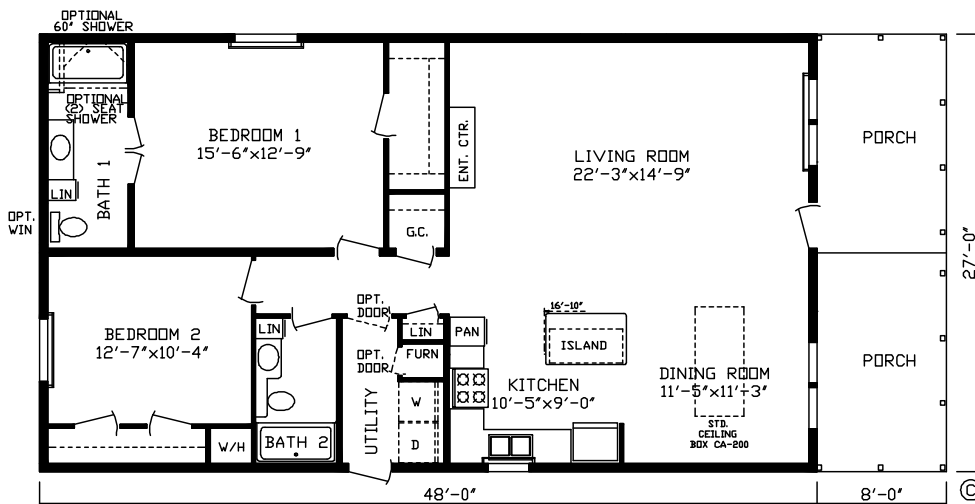

The Inspiration Series

Sectional Homes

**The Inspiration Series
from Fairmont Homes**

**2181 East Market Street
Nappanee, IN 46550**

800.777.8787

fairmonthomes.com

28 Wide

The Davinci Print #186004 3 Br 2 Bath 1,188 Sq. Ft.

The Dyson Print #186013 3 Br 2 Bath 1,188 Sq. Ft.

The Dickson Print #186014 3 Br 2 Bath 1,296 Sq. Ft.

The Dewar Print #186015 2 Br 2 Bath 1,296 Sq. Ft.

28 Wide

The Edison Print #186000 3 Br 2 Bath 1,296 Sq. Ft. Print #186007 — 52' Version

The Eastman Print #186017 3 Br 2 Bath 1,296 Sq. Ft.

The Ford Print #186001 3 Br 2 Bath 1,404 Sq. Ft.

The Franklin **Print #186009** 3 Br 2 Bath 1,404 Sq. Ft.

Bath 1 RO #6775

Bath 1 RO #6925

The Fowler **Print #186020** 3 Br 2 Bath 1,404 Sq. Ft.

The Fenton Print #186021 3 Br 2 Bath 1,404 Sq. Ft.

The Fisher Print #186016 3 Br 2 Bath 1,404 Sq. Ft.

28 Wide

The Galileo Print #186002 3 Br 2 Bath 1,512 Sq. Ft.

The Gates Print #186022 3 Br 2 Bath 1,512 Sq. Ft.