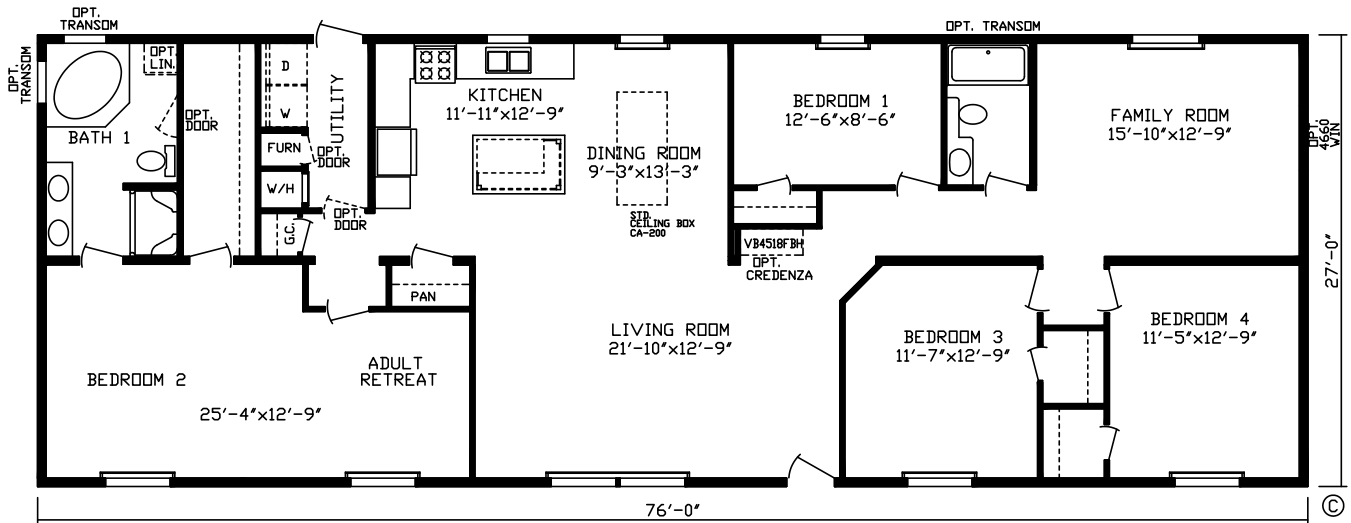

The Dyson Print #186013 3 Br 2 Bath 1,188 Sq. Ft.

The Dickson Print #186014 3 Br 2 Bath 1,296 Sq. Ft.

The Dewar Print #186015 2 Br 2 Bath 1,296 Sq. Ft.

28 Wide

The Edison Print #186000 3 Br 2 Bath 1,296 Sq. Ft. Print #186007 — 52' Version

The Fenton Print #186021 3 Br 2 Bath 1,404 Sq. Ft.

The Fisher Print #186016 3 Br 2 Bath 1,404 Sq. Ft.

28 Wide

The Galileo Print #186002 3 Br 2 Bath 1,512 Sq. Ft.

The Gates Print #186022 3 Br 2 Bath 1,512 Sq. Ft.

The Larsen Print #186023 3 Br 2 Bath 1,620 Sq. Ft.

The Leonardo Print #186010 4 Br 2 Bath 1,620 Sq. Ft.

Bath 1 & Utility
RO #6958

28 Wide

The Morse Print #186003 4 Br 2 Bath 1,890 Sq. Ft.

The Goldberg Print #186026 4 Br 2 Bath 2,052 Sq. Ft.

The Nobel Print #186005 4 Br 2 Bath 2,052 Sq. Ft.

Energy Saving Standard Features

- Kinro® Low E Thermopane Windows
- Exterior Sheathing
- R-29 Roof Insulation
- 2x4 Sidewalls w/R-11 Insulation
- Gas Furnace
- Positive Operating System
- 34" x 80" Decorator 6-Panel Steel Front Door w/Storm & Deadbolt
- 32" x 76" Steel Cottage Rear Door