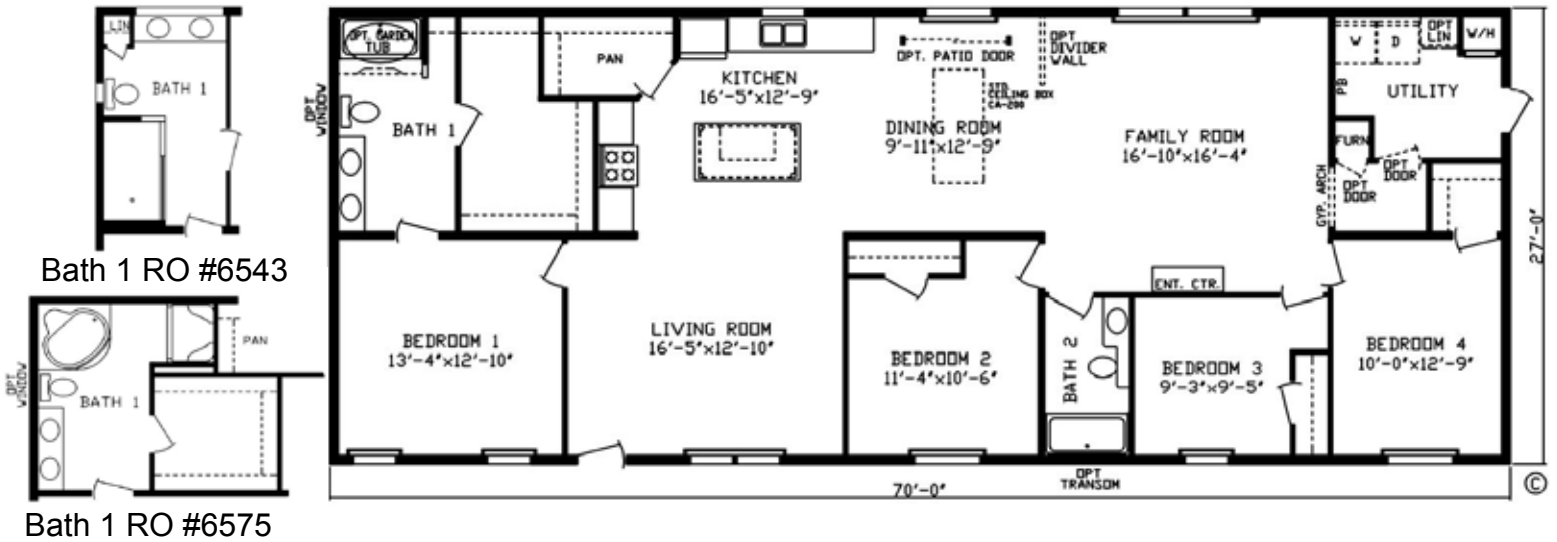

The Eastman Print #186017 3 Br 2 Bath 1,296 Sq. Ft.

The Ford Print #186001 3 Br 2 Bath 1,404 Sq. Ft.

The Franklin **Print #186009** 3 Br 2 Bath 1,404 Sq. Ft.

Bath 1 RO #6775

Bath 1 RO #6925

The Fowler **Print #186020** 3 Br 2 Bath 1,404 Sq. Ft.

The Fenton Print #186021 3 Br 2 Bath 1,404 Sq. Ft.

The Fisher Print #186016 3 Br 2 Bath 1,404 Sq. Ft.

28 Wide

The Galileo Print #186002 3 Br 2 Bath 1,512 Sq. Ft.

The Gates Print #186022 3 Br 2 Bath 1,512 Sq. Ft.

The Larsen Print #186023 3 Br 2 Bath 1,620 Sq. Ft.

The Leonardo Print #186010 4 Br 2 Bath 1,620 Sq. Ft.

Bath 1 & Utility
RO #6958

28 Wide

The Morse Print #186003 4 Br 2 Bath 1,890 Sq. Ft.

The Goldberg Print #186026 4 Br 2 Bath 2,052 Sq. Ft.

The Nobel Print #186005 4 Br 2 Bath 2,052 Sq. Ft.

Energy Saving Standard Features

- Kinro® Low E Thermopane Windows
- Exterior Sheathing
- R-29 Roof Insulation
- 2x4 Sidewalls w/R-11 Insulation
- Gas Furnace
- Positive Operating System
- 34" x 80" Decorator 6-Panel Steel Front Door w/Storm & Deadbolt
- 32" x 76" Steel Cottage Rear Door