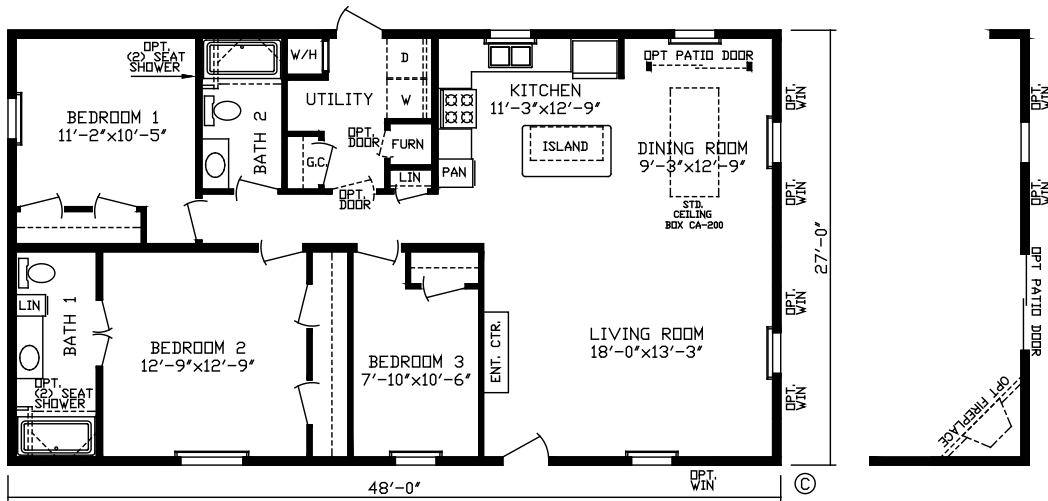

The Inspiration Series

Sectional Homes

**The Inspiration Series
from Fairmont Homes**

**2181 East Market Street
Nappanee, IN 46550**

800.777.8787

fairmonthomes.com

28 Wide

The Davinci Print #186004 3 Br 2 Bath 1,188 Sq. Ft.

The Dyson Print #186013 3 Br 2 Bath 1,188 Sq. Ft.

The Dickson Print #186014 3 Br 2 Bath 1,296 Sq. Ft.

The Dewar Print #186015 2 Br 2 Bath 1,296 Sq. Ft.

28 Wide

The Edison Print #186000 3 Br 2 Bath 1,296 Sq. Ft. Print #186007 — 52' Version

The Eastman Print #186017 3 Br 2 Bath 1,296 Sq. Ft.

The Ford Print #186001 3 Br 2 Bath 1,404 Sq. Ft.

The Franklin **Print #186009** 3 Br 2 Bath 1,404 Sq. Ft.

Bath 1 RO #6775

Bath 1 RO #6925

The Fowler **Print #186020** 3 Br 2 Bath 1,404 Sq. Ft.

The Fenton Print #186021 3 Br 2 Bath 1,404 Sq. Ft.

The Fisher Print #186016 3 Br 2 Bath 1,404 Sq. Ft.

28 Wide

The Galileo Print #186002 3 Br 2 Bath 1,512 Sq. Ft.

The Gates Print #186022 3 Br 2 Bath 1,512 Sq. Ft.