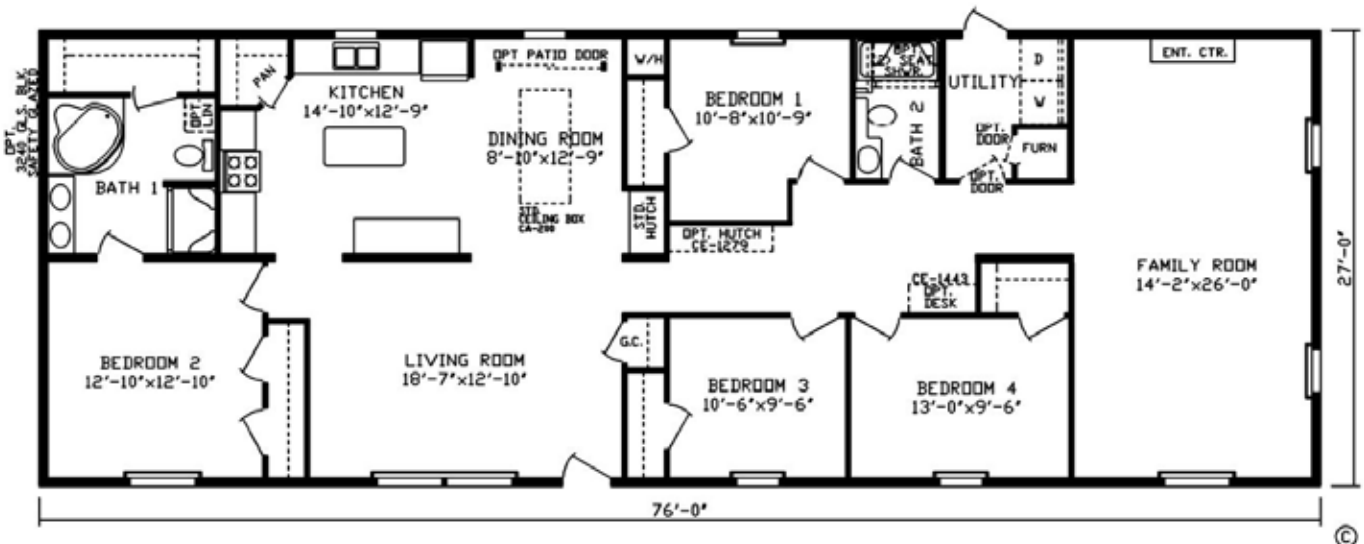

The Dyson Print #186013 3 Br 2 Bath 1,188 Sq. Ft.

The Dickson Print #186014 3 Br 2 Bath 1,296 Sq. Ft.

The Dewar Print #186015 2 Br 2 Bath 1,296 Sq. Ft.

28 Wide

The Edison Print #186000 3 Br 2 Bath 1,296 Sq. Ft. Print #186007 — 52' Version

The Fenton Print #186021 3 Br 2 Bath 1,404 Sq. Ft.

The Fisher Print #186016 3 Br 2 Bath 1,404 Sq. Ft.

28 Wide

The Galileo Print #186002 3 Br 2 Bath 1,512 Sq. Ft.

The Gates Print #186022 3 Br 2 Bath 1,512 Sq. Ft.

The Larsen Print #186023 3 Br 2 Bath 1,620 Sq. Ft.

The Leonardo Print #186010 4 Br 2 Bath 1,620 Sq. Ft.

Bath 1 & Utility
RO #6958

28 Wide

The Morse Print #186003 4 Br 2 Bath 1,890 Sq. Ft.

The Goldberg Print #186026 4 Br 2 Bath 2,052 Sq. Ft.

The Nobel Print #186005 4 Br 2 Bath 2,052 Sq. Ft.

Energy Saving Standard Features

- Kinro® Low E Thermopane Windows
- Exterior Sheathing
- R-29 Roof Insulation
- 2x4 Sidewalls w/R-11 Insulation
- Gas Furnace
- Positive Operating System
- 34" x 80" Decorator 6-Panel Steel Front Door w/Storm & Deadbolt
- 32" x 76" Steel Cottage Rear Door