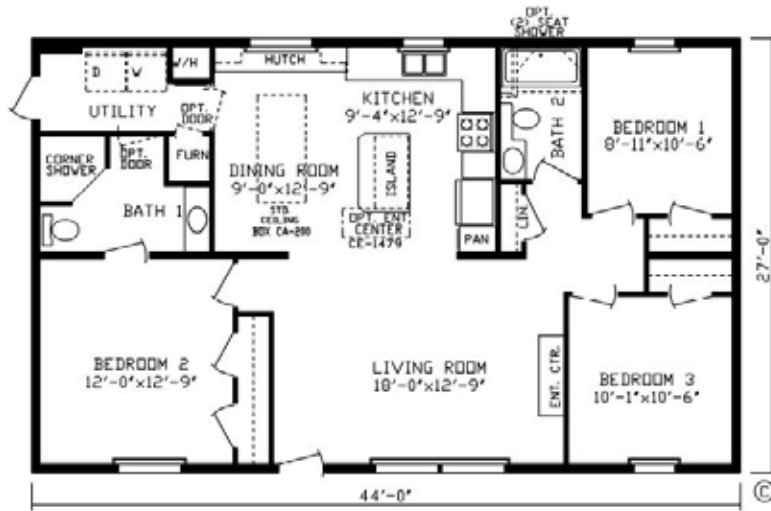

The Inspiration Series

Sectional Homes

**The Inspiration Series
from Fairmont Homes**

**2181 East Market Street
Nappanee, IN 46550**

800.777.8787

fairmonthomes.com

28 Wide

The Davinci Print #186004 3 Br 2 Bath 1,188 Sq. Ft.

The Dyson Print #186013 3 Br 2 Bath 1,188 Sq. Ft.

The Dickson Print #186014 3 Br 2 Bath 1,296 Sq. Ft.

The Dewar Print #186015 2 Br 2 Bath 1,296 Sq. Ft.

28 Wide

The Edison Print #186000 3 Br 2 Bath 1,296 Sq. Ft. Print #186007 — 52' Version

The Eastman Print #186017 3 Br 2 Bath 1,296 Sq. Ft.

The Ford Print #186001 3 Br 2 Bath 1,404 Sq. Ft.

The Franklin **Print #186009** 3 Br 2 Bath 1,404 Sq. Ft.

Bath 1 RO #6775

Bath 1 RO #6925

The Fowler **Print #186020** 3 Br 2 Bath 1,404 Sq. Ft.

The Fenton Print #186021 3 Br 2 Bath 1,404 Sq. Ft.

The Fisher Print #186016 3 Br 2 Bath 1,404 Sq. Ft.

28 Wide

The Galileo Print #186002 3 Br 2 Bath 1,512 Sq. Ft.

The Gates Print #186022 3 Br 2 Bath 1,512 Sq. Ft.