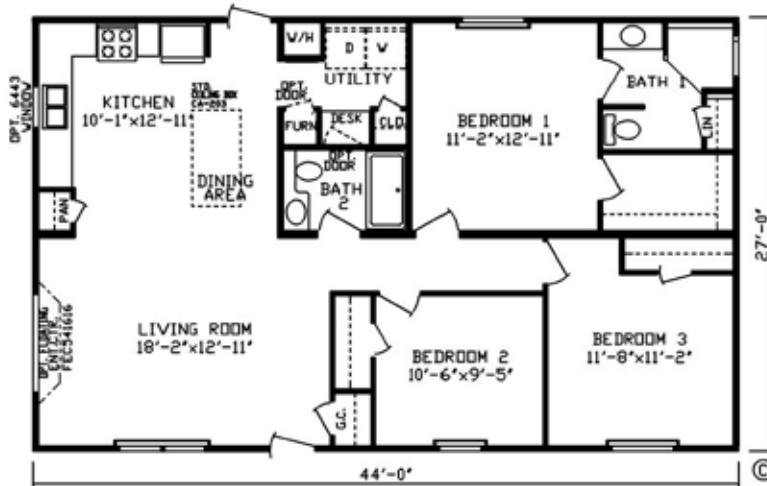

The Inspiration Series

Sectional Homes

**The Inspiration Series
from Fairmont Homes**

**2181 East Market Street
Nappanee, IN 46550**

800.777.8787

fairmonthomes.com

28 Wide

The Davinci Print #186004 3 Br 2 Bath 1,188 Sq. Ft.

The Dyson Print #186013 3 Br 2 Bath 1,188 Sq. Ft.

The Dickson Print #186014 3 Br 2 Bath 1,296 Sq. Ft.

The Dewar Print #186015 2 Br 2 Bath 1,296 Sq. Ft.

28 Wide

The Edison Print #186000 3 Br 2 Bath 1,296 Sq. Ft. Print #186007 — 52' Version

The Eastman Print #186017 3 Br 2 Bath 1,296 Sq. Ft.

The Ford Print #186001 3 Br 2 Bath 1,404 Sq. Ft.

The Franklin **Print #186009** 3 Br 2 Bath 1,404 Sq. Ft.

Bath 1 RO #6775

Bath 1 RO #6925

The Fowler **Print #186020** 3 Br 2 Bath 1,404 Sq. Ft.

The Fenton Print #186021 3 Br 2 Bath 1,404 Sq. Ft.

The Fisher Print #186016 3 Br 2 Bath 1,404 Sq. Ft.

28 Wide

The Galileo Print #186002 3 Br 2 Bath 1,512 Sq. Ft.

The Gates Print #186022 3 Br 2 Bath 1,512 Sq. Ft.