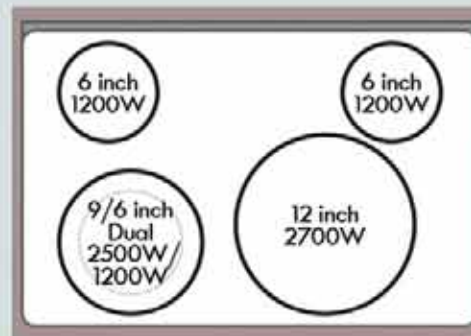

Kenmore Self Cleaning Smooth Top Range Options

Black

Stainless Steel

White

Top view

Electric smooth top stove,
Upswept black smooth top,
Storage drawer,
5.3 Cu. Ft. capacity,
Even baking technology,
2 standard oven racks,
6 rack positions

Kenmore Coil Top Range Options

Black

White

Top view

Electric coil top range,
Slab top coil with chrome bowls
Storage drawer,
4.8 Cu. Ft. capacity,
Even baking technology,
Manual clean,
2 standard racks,
5 rack positions